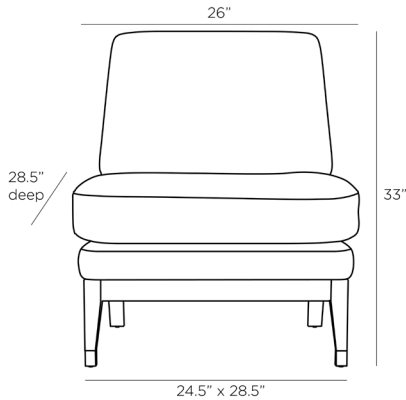

ARTERIOS

SAWYER CHAIR FOLKSTONE TEXTURE DARK WALNUT

8180

H: 33 IN, W: 26 IN, D: 28.5 IN

Folkstone Texture

Contract Recommendations: Adding a lacquer coating provides additional protection.

Distinction is in the details. A masculine take on the classic slipper chair, the Sawyer is constructed with a tapered back and a structured, folkstone texture cushion that fits perfectly into its slotted frame like a puzzle piece. The chair sits on a dark walnut frame with tapered legs. Sophisticated and ideally sized, the seat makes a handsome addition to any room.

APPEARANCE

Material	Texture, Wood
Finish	Dark Walnut, Folkstone
Top Coat/Sealant	false

DIMENSIONS

Foot Print	W: 24.5 IN, D: 28.5 IN
Leg Height	8 IN
Seat Back Height	16 IN
Seat	W: 26 IN, D: 21 IN
Seat Height	17.5 IN
Seat	W: 26 IN, D: 21 IN
Yardage To Reupholster	3.25